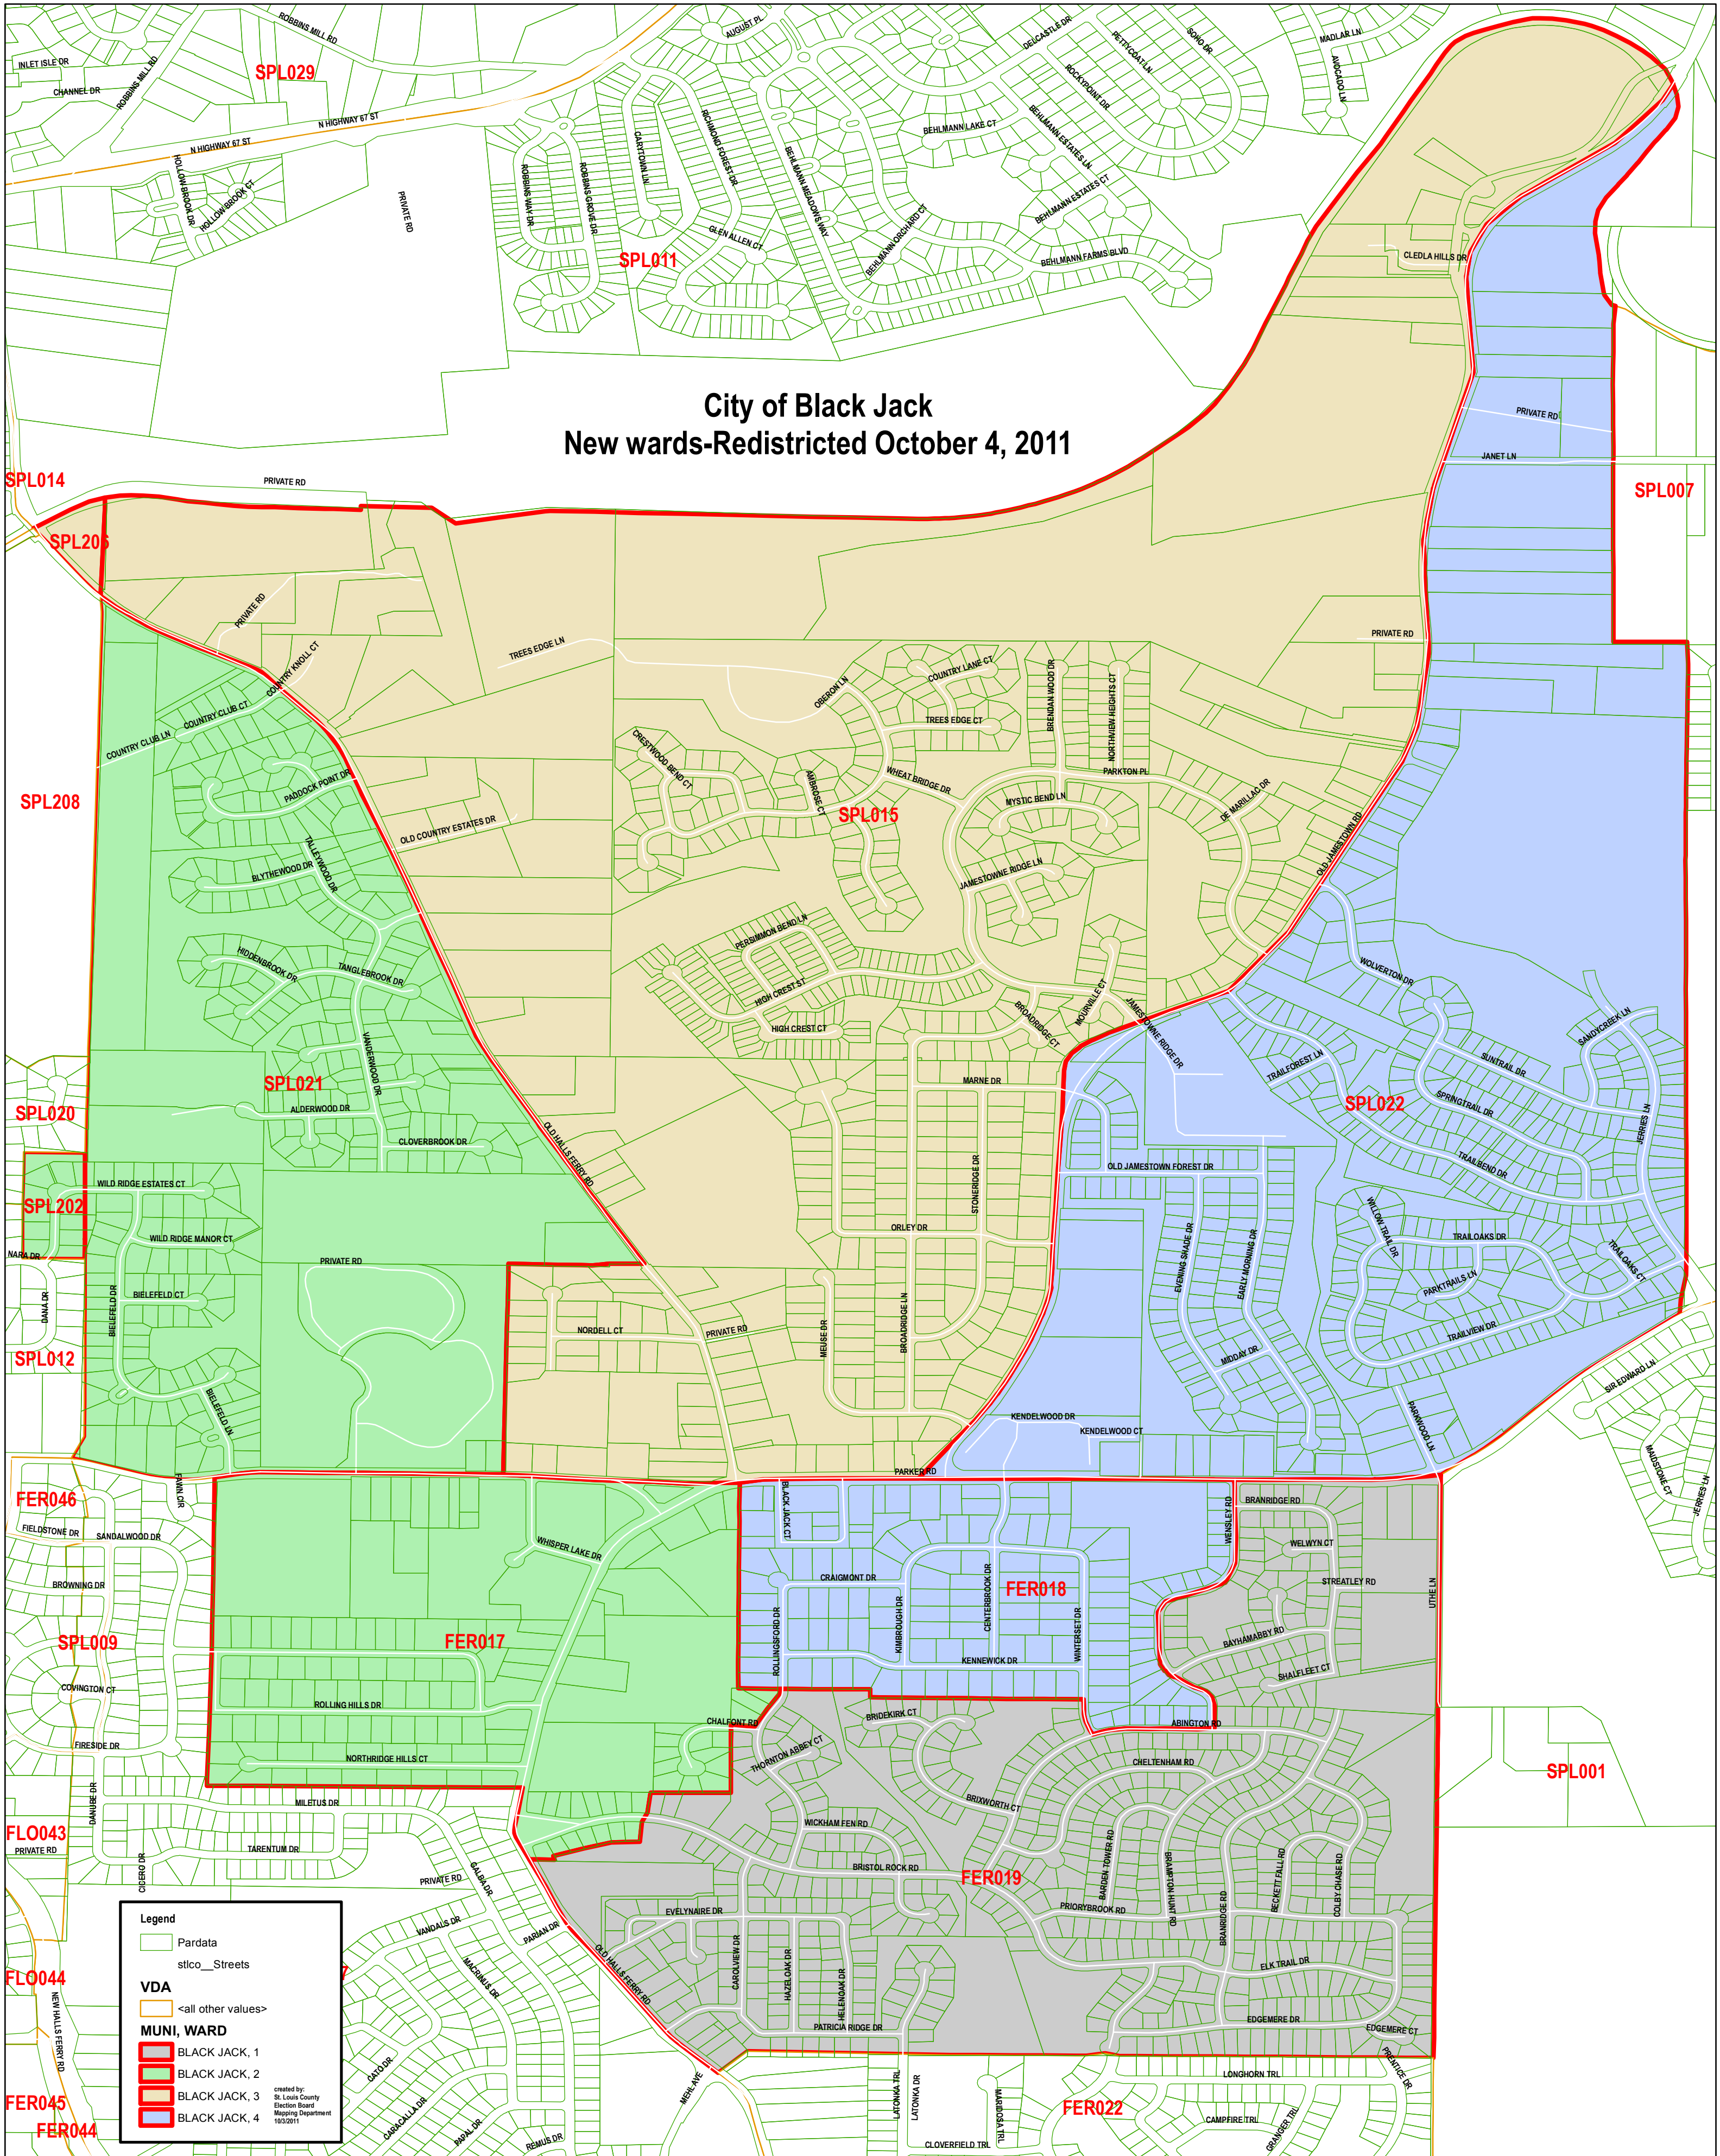

City of Black Jack New wards-Redistricted October 4, 2011

Legend

- Pardata
- stlco_Streets

VDA

- <all other values>

MUNI, WARD

- BLACK JACK, 1
- BLACK JACK, 2
- BLACK JACK, 3
- BLACK JACK, 4

Created by:
St. Louis County
Election Board
Mapping Department
10/3/2011